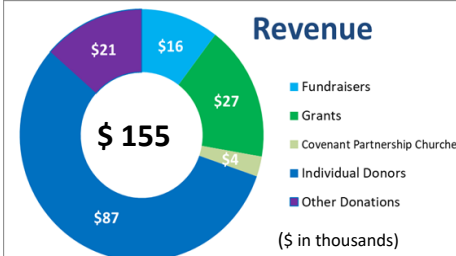

LOOKING FORWARD to 2020

COMPUTER CLUB for KIDS

Starting in March, 2020, RBI will be working with the Detroit Partnership at the University of Michigan to offer a weekly computer and homework club for kids! From 10:00am to 12:00pm each Saturday, students can stop by RBI to get assistance with their homework, have a quiet place to read, play educational games and have access to the Internet and printer.

The majority of our revenue comes from the generosity of our individual donors, including our "Brick Builders," who commit to make gifts of at least $1,000 annually for three years. We appreciate all of the support that our donors and Covenant Partnership Churches have provided.