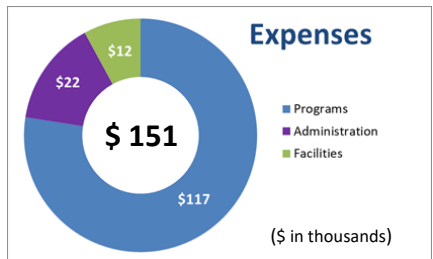

LOOKING FORWARD to 2020

COMPUTER CLUB for KIDS

Starting in March, 2020, RBI will be working with the Detroit Partnership at the University of Michigan to offer a weekly computer and homework club for kids! From 10:00am to 12:00pm each Saturday, students can stop by RBI to get assistance with their homework, have a quiet place to read, play educational games and have access to the Internet and printer.

The majority of our revenue comes from the generosity of our individual donors, including our "Brick Builders," who commit to make gifts of at least $1,000 annually for three years. We appreciate all of the support that our donors and Covenant Partnership Churches have provided.